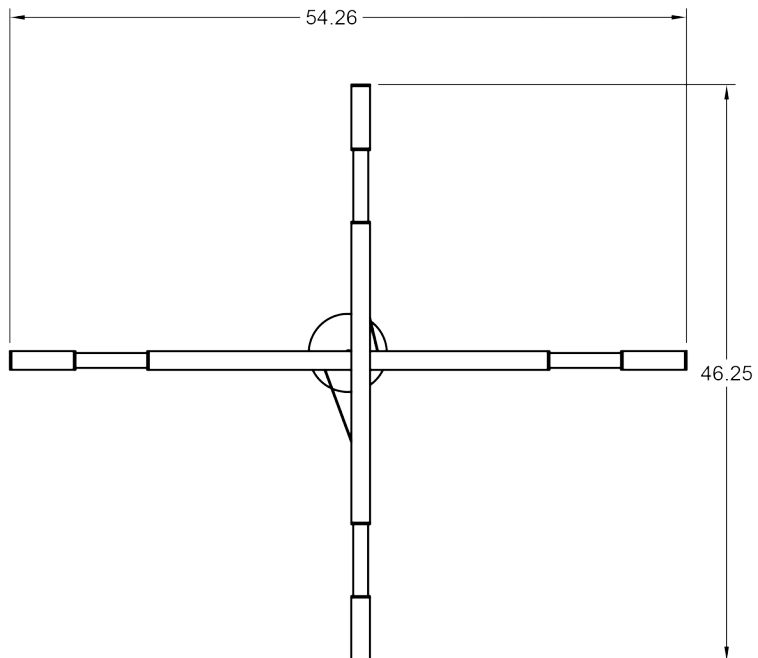

Contact:

www.daikon.com

info@daikon.com