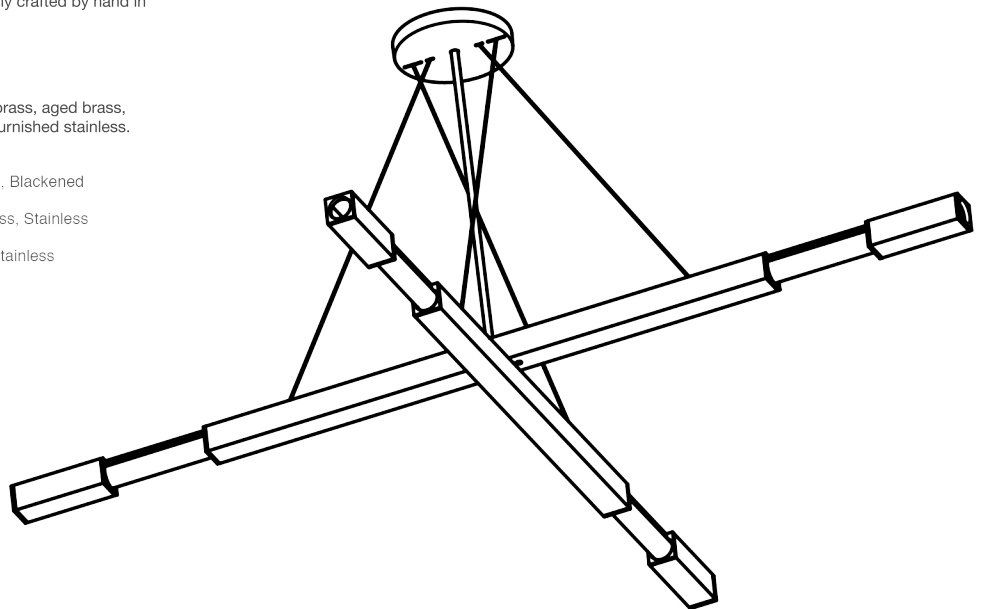

Dynamic Kros Chandelier

Fixture Description:

Daikon Kros Chandelier features two illuminated branches. Each branch is connected using our custom dynamic mount. This swivel feature allows for both horizontal and vertical movement of branches, to allow chandelier configuration to be determined on-site. Meticulously crafted by hand in our studio.

Canopy: Brushed, Aged, Naval, or Blackened Brass, Stainless

Power Cord: Black, White, Brass (raw or aged), Stainless

Size Specifications

Branch Lengths: 46in. and 54 in. (length customizable)

Drop: Made to order (min. 18")

LED illumination:

Socket: E26

Bulb: 185mm

Wattage: 4W

*Bulbs sold separately

**This fixture is rated for LED bulbs only

Mounting details: stainless steel aircraft cables.

Contact: